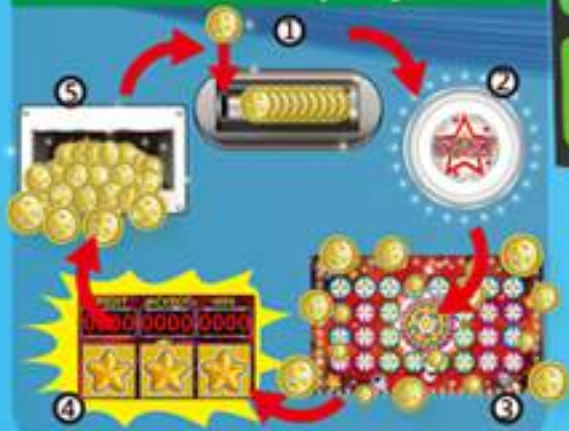

# FANTASY TIME

SIZE : D91xW96xH192

SIZE : D58xW87xH165cm

SIZE : D71.5xW55xH135 cm

## COIN DROP

### Machine features

Winning Platform

### How to play

SIZE : D68.4xW67.8xH192.7cm